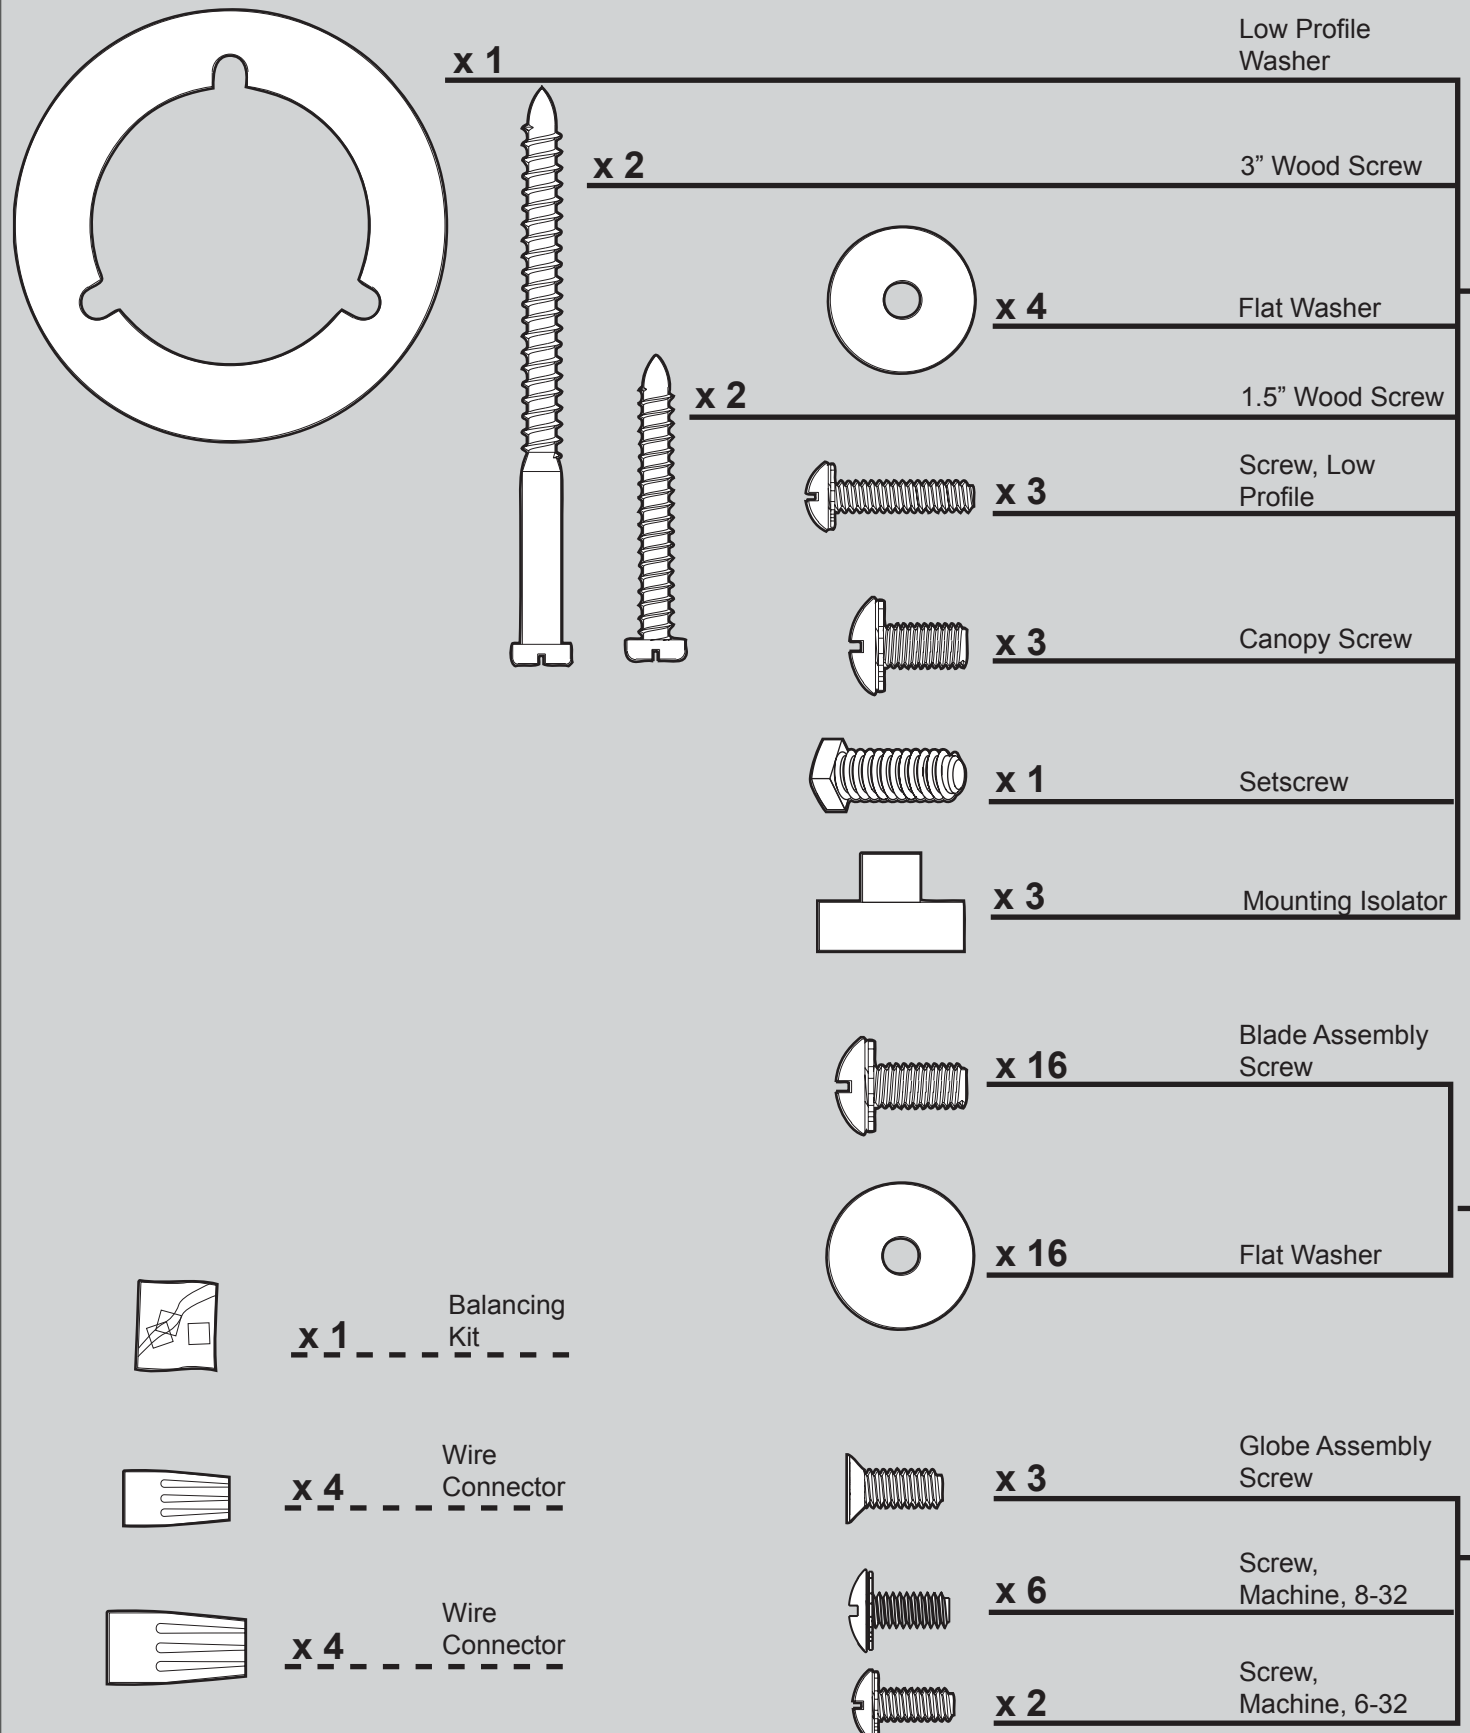

Hardware

(Drawn to Scale)